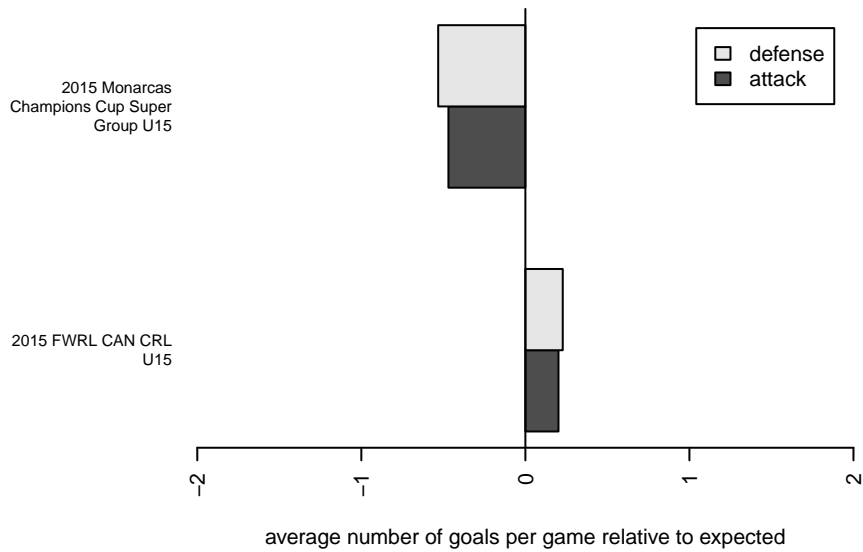

**attack and defense variance (black dot)  
relative to other teams  
and top 10 in region**

**attack and defense rating  
relative to others at age  
and all opponents in last 13 months**

**attack and defense rating  
relative to others at age  
and all opponents in last 13 months**

**Performance relative to 13 month average**

**Performance relative to 13 month average**

Distribution of opponents  
 Red = Lose zone, Blue = Win zone, Green = Even  
 Black line separates win/lose zones