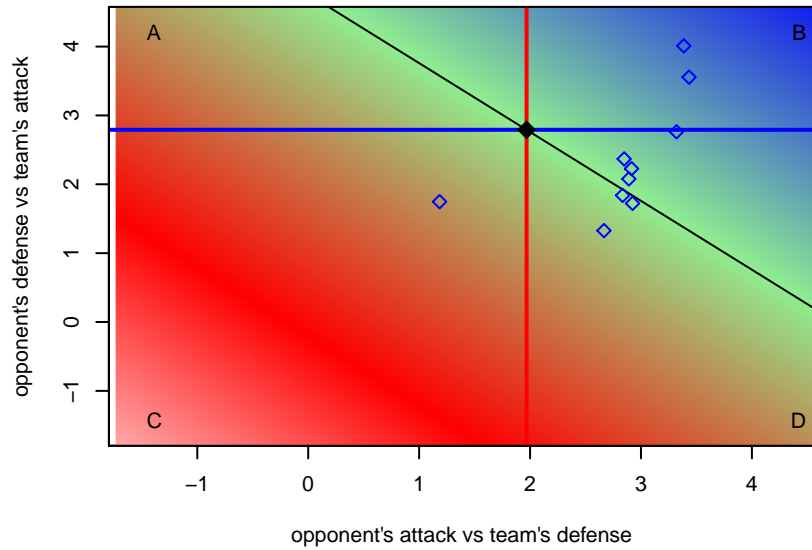

**attack and defense variance (black dot)  
relative to other teams  
and top 10 in region**

**attack and defense rating  
relative to others at age  
and all opponents in last 13 months**

**attack and defense rating  
relative to others at age  
and all opponents in last 13 months**

**Performance relative to 13 month average**

**Performance relative to 13 month average**

Distribution of opponents  
 Red = Lose zone, Blue = Win zone, Green = Even  
 Black line separates win/lose zones