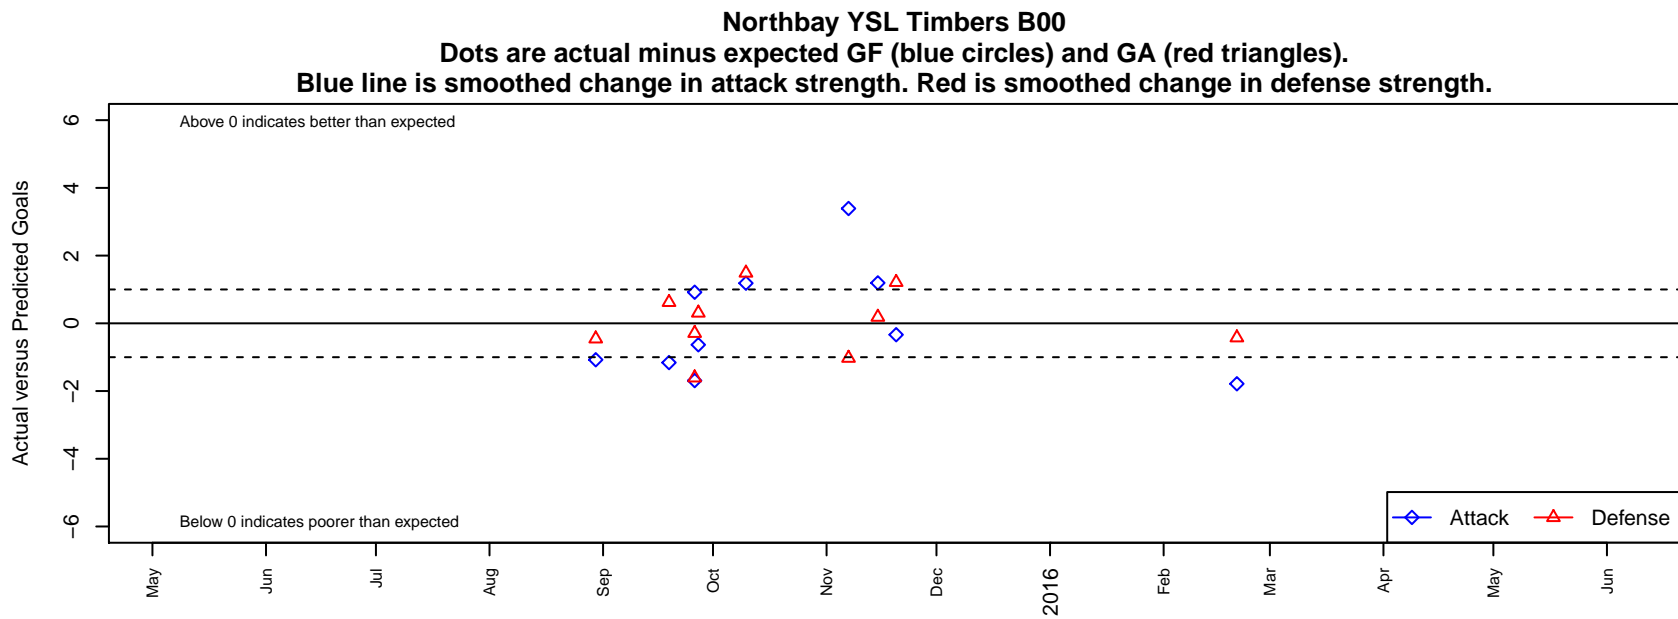

# Northbay YSL Timbers B00

, CAN  
 B00 total strength=1487  
 attack=16.3 defense=7.16

alt names used: NORTHBAY YSL TIMBERS 00/01 BOYS NORTHBAY YSL TIMBERS 00/01 BOYS (CAN)  
 Venues played: 2015 FWRL CAN CRL U15 2015 Monarcas Champions Cup Super Group I

**attack and defense variance (black dot)  
relative to other teams  
and top 10 in region**

**attack and defense rating  
relative to others at age  
and all opponents in last 13 months**

**attack and defense rating  
relative to others at age  
and all opponents in last 13 months**

**Performance relative to 13 month average**

**Performance relative to 13 month average**

Distribution of opponents  
 Red = Lose zone, Blue = Win zone, Green = Even  
 Black line separates win/lose zones