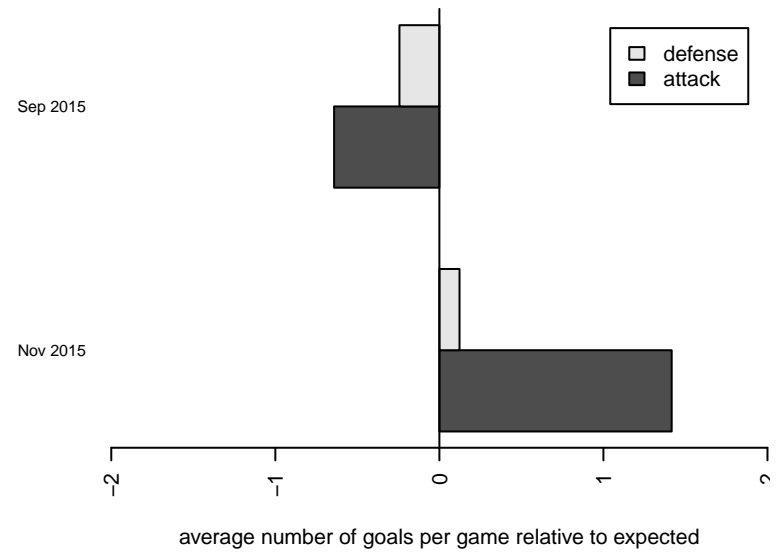

**attack and defense variance (black dot)  
relative to other teams  
and top 10 in region**

**attack and defense rating  
relative to others at age  
and all opponents in last 13 months**

**attack and defense rating  
relative to others at age  
and all opponents in last 13 months**

**Performance relative to 13 month average**

**Performance relative to 13 month average**

Distribution of opponents  
 Red = Lose zone, Blue = Win zone, Green = Even  
 Black line separates win/lose zones